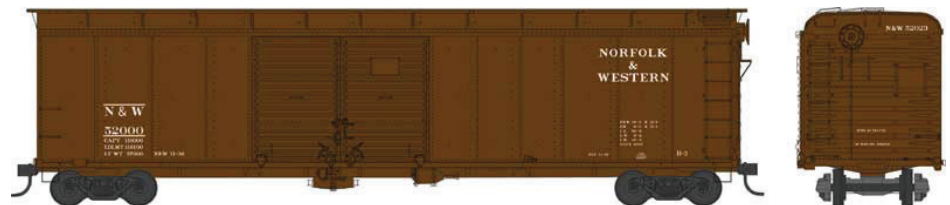

N&W

- #41628 Road #52023
- #41629 Road #52046
- #41630 Road #52049